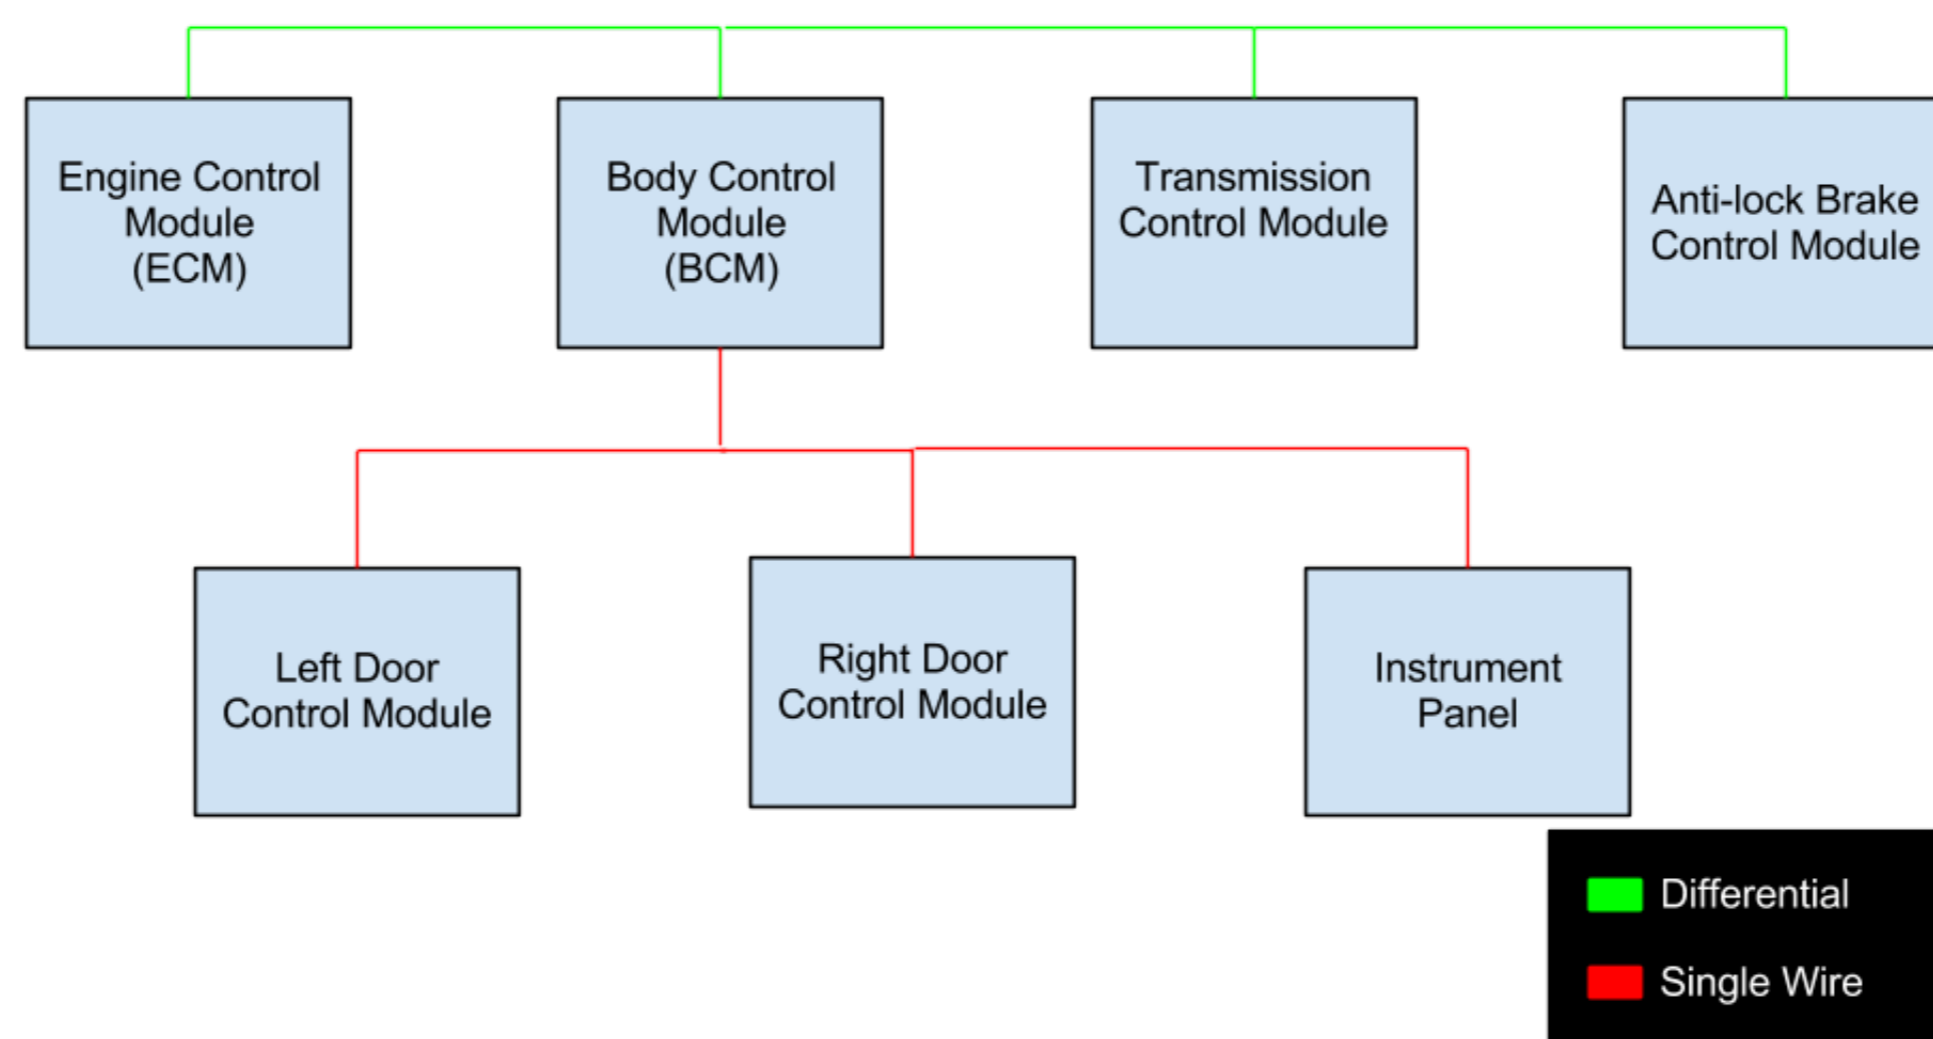

Download from
Dreamstime.com

This watermarked comp image is for previewing purposes only.

ID 2468711

© Milan Surkala | Dreamstime.com

[Serial Do.Net.Spy.Pro.50](#)

[Serial Do.Net.Spy.Pro.50](#)

Download from
Dreamstime.com

This watermarked comp image is for previewing purposes only.

ID 2468711

© Milan Surkala | Dreamstime.com